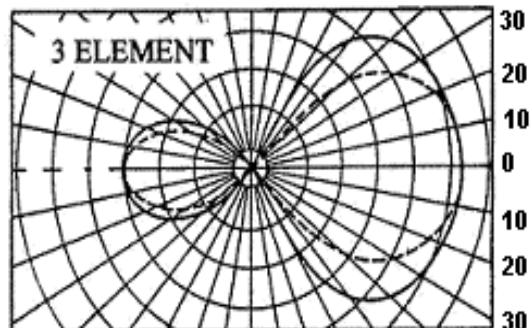

# BEAMER

## Directional Antenna

**VHF**  
200-280MHz

Model	CDX-A/Y20/7	CDX-A/Y20/10	CDX-A/Y20/11
Type	Yagi		
Frequency Range	200 - 280 MHz		
Bandwidth	15MHz		
Gain	6.5dBd	9.5dBd	11dBd
Element Nos.	3	6	9
VSWR in Bandwidth	1.5:1 max.		
Front to Back Ratio	11dB	15dB	16dB
Vertical Beamwidth	55°	40°	35°
Horizontal Beamwidth	70°	55°	45°
Polarisation	Vertical		
Power Rating	250 watt		
Impedance	50 ohm		
Lightning Protection	DC Ground		
Wind Resistance	150km/h		
Working Temperature	-30°C ~ +60°C		
Connector	PigTail N Female		
Boom Length (Approx.)	900mm	1800mm	3300mm
Weight (Approx.)	1.8KG	6KG	13KG