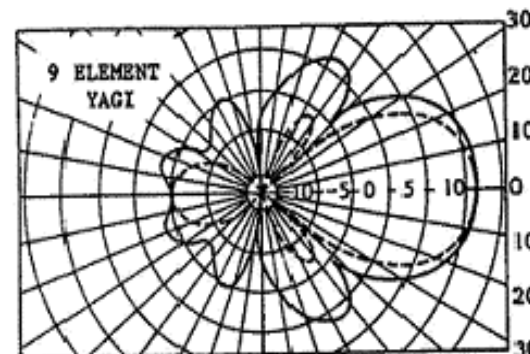

## Directional Antenna

**VHF**  
200-280MHz

Model	CDX-A/Y20/7	CDX-A/Y20/10	CDX-A/Y20/11
Type	Yagi		
Frequency Range	200 - 280 MHz		
Bandwidth	15MHz		
Gain	6.5dBd	9.5dBd	11dBd
Element Nos.	3	6	9
VSWR in Bandwidth	1.5:1 max.		
Front to Back Ratio	11dB	15dB	16dB
Vertical Beamwidth	55°	40°	35°
Horizontal Beamwidth	70°	55°	45°
Polarisation	Vertical		
Power Rating	250 watt		
Impedance	50 ohm		
Lightning Protection	DC Ground		
Wind Resistance	150km/h		
Working Temperature	-30°C ~ +60°C		
Connector	PigTail N Female		
Boom Length (Approx.)	900mm	1800mm	3300mm
Weight (Approx.)	1.8KG	6KG	13KG