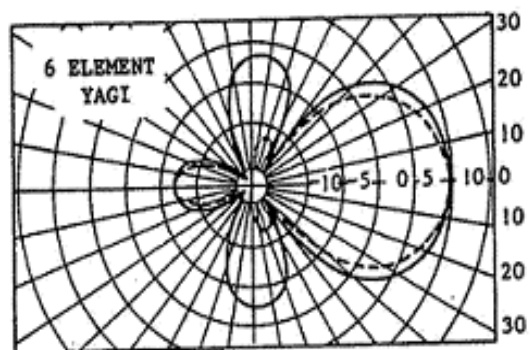

## Directional Antenna

**VHF**  
200-280MHz

Model	CDX-A/Y20/7	CDX-A/Y20/10	CDX-A/Y20/11
Type	Yagi		
Frequency Range	200 - 280 MHz		
Bandwidth	15MHz		
Gain	6.5dBd	9.5dBd	11dBd
Element Nos.	3	6	9
VSWR in Bandwidth	1.5:1 max.		
Front to Back Ratio	11dB	15dB	16dB
Vertical Beamwidth	55°	40°	35°
Horizontal Beamwidth	70°	55°	45°
Polarisation	Vertical		
Power Rating	250 watt		
Impedance	50 ohm		
Lightning Protection	DC Ground		
Wind Resistance	150km/h		
Working Temperature	-30°C ~ +60°C		
Connector	PigTail N Female		
Boom Length (Approx.)	900mm	1800mm	3300mm
Weight (Approx.)	1.8KG	6KG	13KG